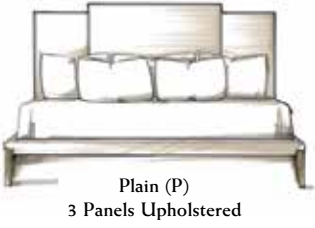

The **Gregor Platform Bed** provides a tri-panel headboard that can be upholstered with three plain panels or varied with optional quilted fabric panels. The platform style has exposed wood legs and an upholstered footboard and side rails designed to accommodate a platform bed mattress.

GREGOR PLATFORM BED

- 1 SELECT GREGOR BED OR HEADBOARD SIZE**
- 815-13 Queen Bed 68"W 87⁷/₈"D 60"H 815-23 King Bed 84"W 87⁷/₈"D 60"H
 815-12 Queen Headboard Only 68"W 2¹/₂"D 60"H 815-22 King Headboard Only 84"W 2¹/₂"D 60"H

- 2 SELECT UPHOLSTERING OPTION**
- Option A: All three panels have the same treatment
 Option B: Only center panel has treatment
- 

Option A

Option B

- 3 SELECT UPHOLSTERY TREATMENT**
- Plain (P), Channeled Quilted (C), Box Quilted (B), or Diamond Quilted (D)