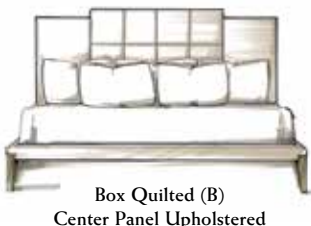

The **Gregor Platform Bed** provides a tri-panel headboard that can be upholstered with three plain panels or varied with optional quilted fabric panels. The platform style has exposed wood legs and an upholstered footboard and side rails designed to accommodate a platform bed mattress.

GREGOR PLATFORM BED

- 1 SELECT GREGOR BED OR HEADBOARD SIZE**
- 815-13 Queen Bed 68"W 87⁷/₈"D 60"H 815-23 King Bed 84"W 87⁷/₈"D 60"H
 815-12 Queen Headboard Only 68"W 2¹/₂"D 60"H 815-22 King Headboard Only 84"W 2¹/₂"D 60"H

- 2 SELECT UPHOLSTERING OPTION**
- Option A: All three panels have the same treatment
 Option B: Only center panel has treatment
- 

Option A

Option B

- 3 SELECT UPHOLSTERY TREATMENT**
- Plain (P), Channeled Quilted (C), Box Quilted (B), or Diamond Quilted (D)