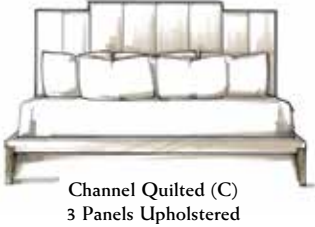

The **Gregor Platform Bed** provides a tri-panel headboard that can be upholstered with three plain panels or varied with optional quilted fabric panels. The platform style has exposed wood legs and an upholstered footboard and side rails designed to accommodate a platform bed mattress.

GREGOR PLATFORM BED

- 1 SELECT GREGOR BED OR HEADBOARD SIZE**
- 815-13 Queen Bed 68"W 87⁷/₈"D 60"H 815-23 King Bed 84"W 87⁷/₈"D 60"H
 815-12 Queen Headboard Only 68"W 2¹/₂"D 60"H 815-22 King Headboard Only 84"W 2¹/₂"D 60"H

- 2 SELECT UPHOLSTERING OPTION**
- Option A: All three panels have the same treatment
 Option B: Only center panel has treatment
- 

Option A

Option B

- 3 SELECT UPHOLSTERY TREATMENT**
- Plain (P), Channeled Quilted (C), Box Quilted (B), or Diamond Quilted (D)

4

SELECT FINISH

The Gregor bed is created in Maple solids, and is available in any Hickory White finish. Slat Construction, Exposed wood legs

ORDERING EXAMPLE:

815-23-BD-A1 Gregor King Bed Option, center panel is Diamond Quilted, -A1 Modern Walnut finish