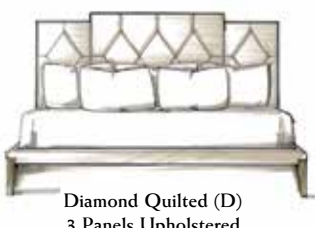

The **Gregor Platform Bed** provides a tri-panel headboard that can be upholstered with three plain panels or varied with optional quilted fabric panels. The platform style has exposed wood legs and an upholstered footboard and side rails designed to accommodate a platform bed mattress.

GREGOR PLATFORM BED

- 1 SELECT GREGOR BED OR HEADBOARD SIZE**
- 815-13 Queen Bed 68"W 87⁷/₈"D 60"H 815-23 King Bed 84"W 87⁷/₈"D 60"H
 815-12 Queen Headboard Only 68"W 2¹/₂"D 60"H 815-22 King Headboard Only 84"W 2¹/₂"D 60"H

- 2 SELECT UPHOLSTERING OPTION**
- Option A: All three panels have the same treatment
 Option B: Only center panel has treatment
- 

Option A

Option B

- 3 SELECT UPHOLSTERY TREATMENT**
- Plain (P), Channeled Quilted (C), Box Quilted (B), or Diamond Quilted (D)

4

SELECT FINISH

The Gregor bed is created in Maple solids, and is available in any Hickory White finish. Slat Construction, Exposed wood legs

ORDERING EXAMPLE:

815-23-BD-A1 Gregor King Bed Option, center panel is Diamond Quilted, -A1 Modern Walnut finish