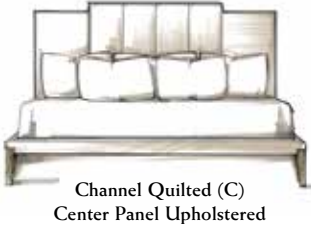

The **Gregor Platform Bed** provides a tri-panel headboard that can be upholstered with three plain panels or varied with optional quilted fabric panels. The platform style has exposed wood legs and an upholstered footboard and side rails designed to accommodate a platform bed mattress.

GREGOR PLATFORM BED

- 1 SELECT GREGOR BED OR HEADBOARD SIZE**
- 815-13 Queen Bed 68"W 87⁷/₈"D 60"H 815-23 King Bed 84"W 87⁷/₈"D 60"H
 815-12 Queen Headboard Only 68"W 2¹/₂"D 60"H 815-22 King Headboard Only 84"W 2¹/₂"D 60"H

- 2 SELECT UPHOLSTERING OPTION**
- Option A: All three panels have the same treatment
 Option B: Only center panel has treatment
- 

Option A

Option B

- 3 SELECT UPHOLSTERY TREATMENT**
- Plain (P), Channeled Quilted (C), Box Quilted (B), or Diamond Quilted (D)