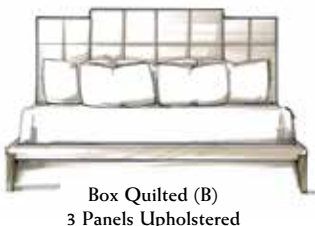

The **Gregor Platform Bed** provides a tri-panel headboard that can be upholstered with three plain panels or varied with optional quilted fabric panels. The platform style has exposed wood legs and an upholstered footboard and side rails designed to accommodate a platform bed mattress.

GREGOR PLATFORM BED

- 1 SELECT GREGOR BED OR HEADBOARD SIZE**
- 815-13 Queen Bed 68"W 87⁷/₈"D 60"H 815-23 King Bed 84"W 87⁷/₈"D 60"H
 815-12 Queen Headboard Only 68"W 2¹/₂"D 60"H 815-22 King Headboard Only 84"W 2¹/₂"D 60"H

- 2 SELECT UPHOLSTERING OPTION**
- Option A: All three panels have the same treatment
 Option B: Only center panel has treatment
- 

Option A

Option B

- 3 SELECT UPHOLSTERY TREATMENT**
- Plain (P), Channeled Quilted (C), Box Quilted (B), or Diamond Quilted (D)